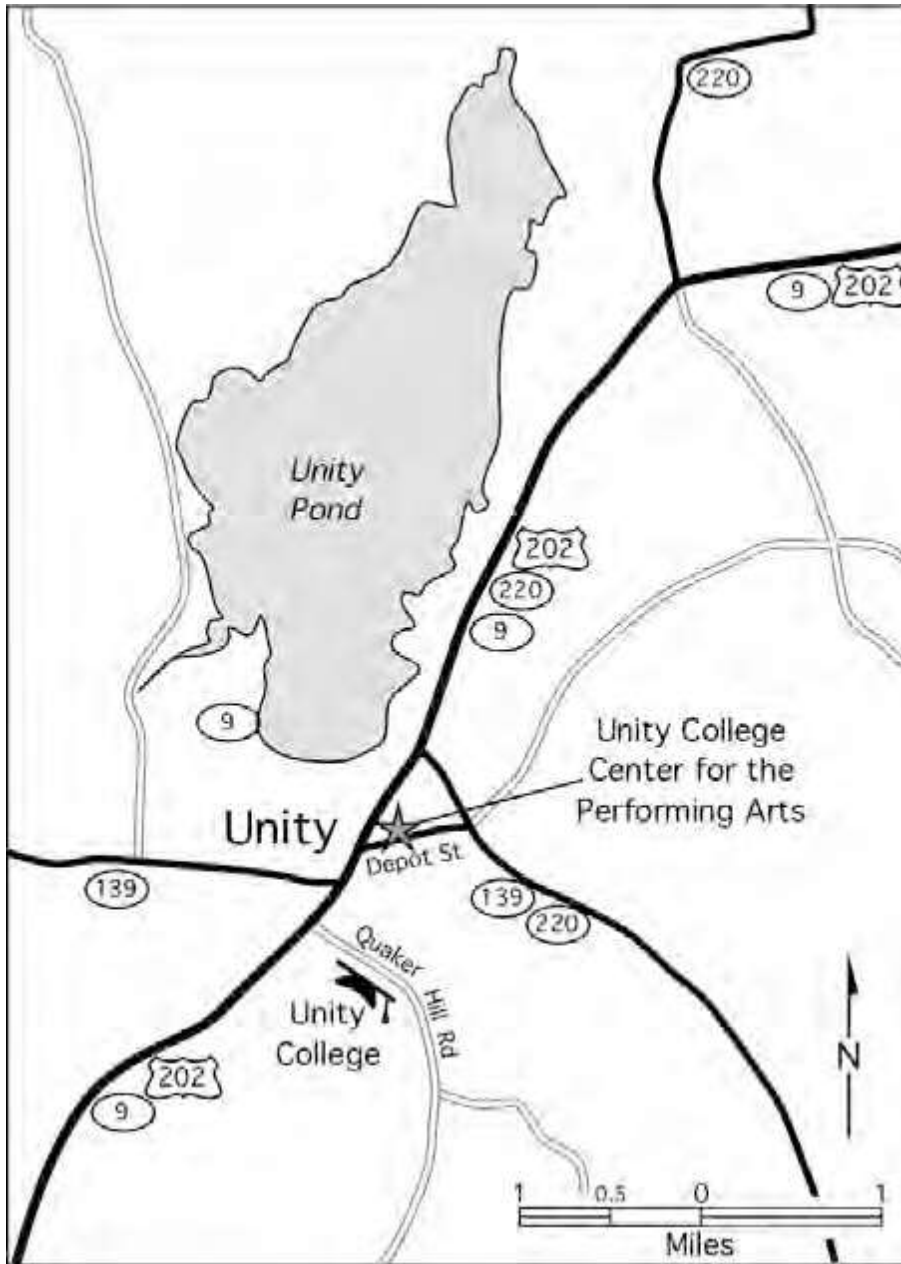

GSM Meeting, November 4, 2011, 1 p.m.

Directions to the Unity College Center for the Performing Arts

(Delorme Atlas Sheets 21 and 22)

From Points South: From I-95, take exit 132 (Fairfield/Benton). Follow Route 139 east to Unity (about a 20-min drive). At the blinking caution light in Unity, go left onto Main Street (Route 202/9). About a block later, take a right at the Moose onto Depot Street. Look for the sign on the left just past the church.

From Belfast: Take Route 137 toward Freedom. You'll wind through some pretty countryside for about 15 minutes. At the caution light atop Knox Ridge, take a right onto Route 220. Follow the signs into Unity. Take a left onto Depot Street (Route 139). You'll see the sign on the right as you approach the church.

From Points North: Take I-95 South. Just south of Bangor, take exit 174 (Carmel/Winterport) and go left toward Newburgh. After a 5-minute ride, turn right onto Route 202/9. From here it's a 20-minute drive to Unity. In Unity take a left at the Moose in front of the Unity Historical Society onto Depot Street. You'll see the sign on the left.